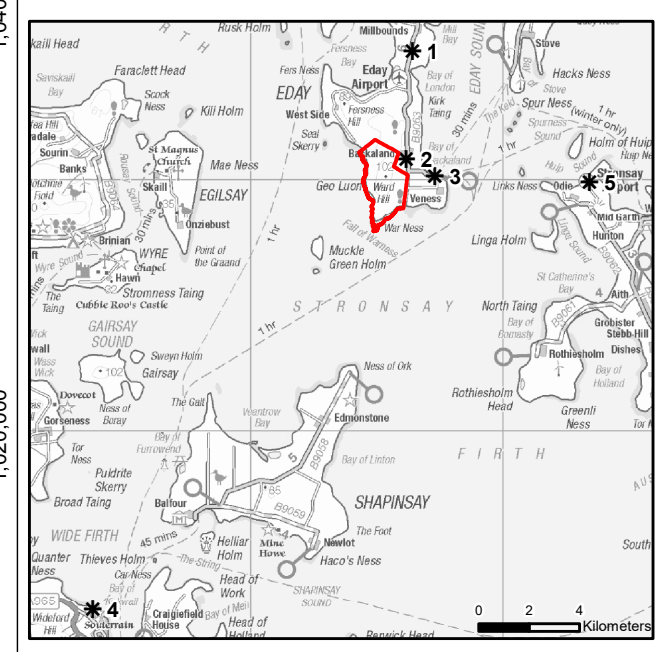

Site Boundary

45km Buffer of Turbine Locations

*** Viewpoints**

No. of Blade Tips Theoretically Visible

- 1-2
- 3-4
- 5-6

Viewer Height = 2m

VP No.	Description	Easting	Northing
1	Eday Heritage Site	356433	1035094
2	Eday School	356194	1030810
3	Eday Pier	357339	1030095
4	Hatston Pier, Kirkwall	343747	1012914
5	Stronsay Airport	363464	1029871

Drawing No: 2798_09_04065_v02 ZTV Date: 02/09/2022
 Author: JC Reviewed: SL Approved: GB
 MapSeries:
 V02: Addition of viewpoint locations
 V03:
 V04:
 V05:
 V06:
 V07:
 Name: 2798_09_04065_v02 ZTV

Neven Point Wind Farm
ZTV and Viewpoints

0 5 10 Kilometers 1:350,000 at A3
 © Crown copyright and database rights 2022 Ordnance Survey 0100031673